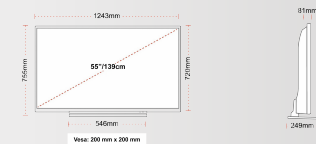

A+

125kWh

86W

<0.5W