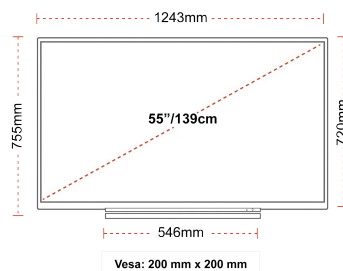

Connection Ports

Size Info

DISPLAY

Screen Size (inch / cm)	55" / 139cm
Resolution	Ultra HD (3840 x 2160)
Panel Type	DLED
Brightness	350

VIDEO

Wide Color Gamut	No
HDR	Yes
Dolby Vision HDR	Yes
UHD Upscaler	Yes
Picture Modes	Dynamic, Game, Sports, Cinema, Natural, Dolby Vision Bright, Dolby Vision Dark, User

MECHANICAL

Boxed dimensions (mm)	1369 x 154 x 860
Dimensions with stand (mm)	1243 x 249 x 755
Dimensions without Stand (mm)	1243 x 81 x 720
VESA (Wall mount) WxH	200mm x 200mm

CONNECTIONS

Antenna Input	Yes
HDMI™	4 HDMI
USB	2 USB
Scart	No
VGA (PC in - D-Sub15)	Yes
CI+	Yes
Component (YPbPr) in	via VGA
Composite Video/Audio in	Yes
Digital Audio Output	Optic
Ethernet	Yes
Headphone Out	Yes