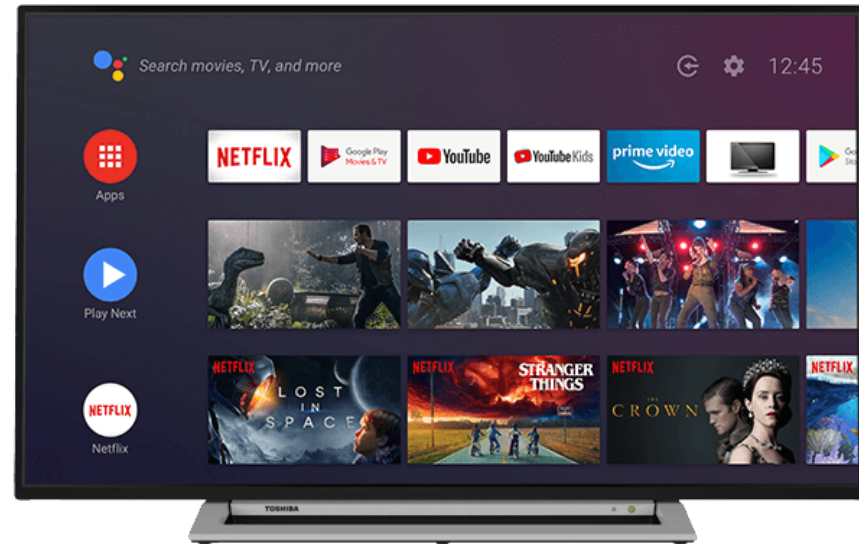

55UA3A63DG

UHD TV Series

UA3 SERIES | EAN: 5055862325728

- Ⓞ Android TV
- Ⓞ Google Assistant
- Ⓞ Chromecast Built in
- Ⓞ 4K UHD HDR
- Ⓞ Dolby Vision HDR

androidtv

Google Assistant

Chromecast built-in

A+

Google Assistant:

Chromecast built in:

4K UHD HDR: Awarded the 4K HDR Ultra HD logo, all our 4K HDR TVs have been proven to deliver and faithfully display 4K HDR content in all its glory.

Features

SOUND BY
ONKYO

Connection Ports

Size Info

DISPLAY

Screen Size (inch / cm)	55" / 139cm
Resolution	Ultra HD (3840 x 2160)
Panel Type	DLED
Brightness	350

VIDEO

Wide Color Gamut	No
HDR	Yes
Dolby Vision HDR	Yes
UHD Upscaler	Yes
Picture Modes	Dynamic, Game, Sports, Cinema, Natural, Dolby Vision Bright, Dolby Vision Dark, User